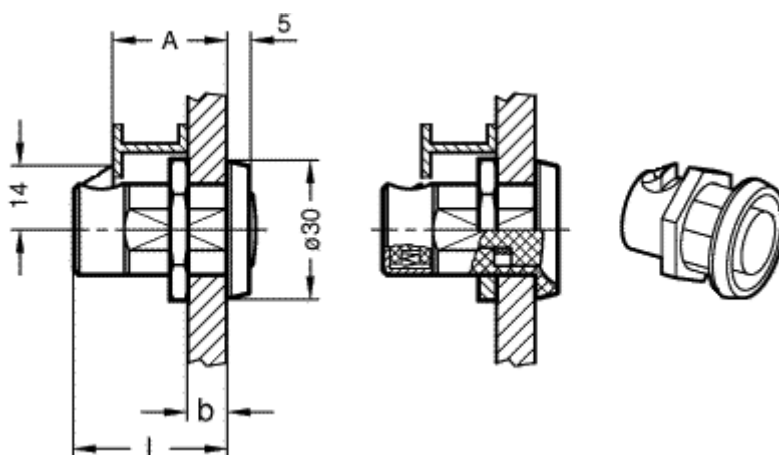

# Data Sheet

Article number: 20315125

Description: E+G Snap lock 25 mm  
GN 315.1-25

## Measures

---

A = 25 mm

b = 17

l = 33,5